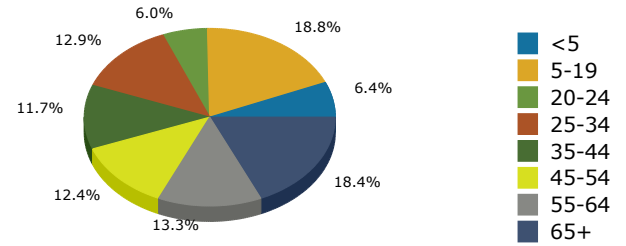

# Graphic Profile

17 Counties  
 McCurtain County, OK (40089) et al.  
 Geography: County

Prepared by Esri

2018 Population by Race

2018 Population by Age

Households

2018 Home Value

2018-2023 Annual Growth Rate