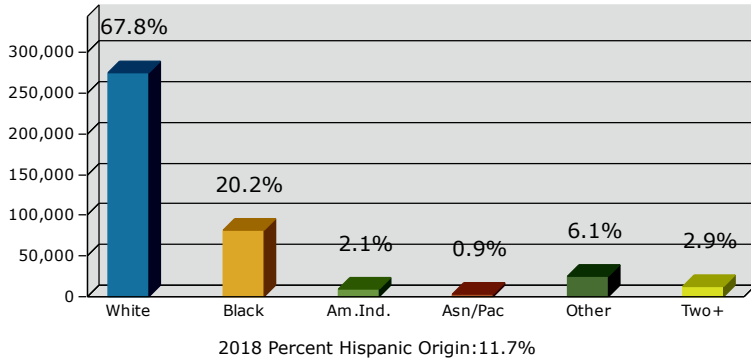

# Graphic Profile

17 Counties  
 McCurtain County, OK (40089) et al.  
 Geography: County

Prepared by Esri

2018 Population by Race

2018 Population by Age

Households

2018 Home Value

2018-2023 Annual Growth Rate