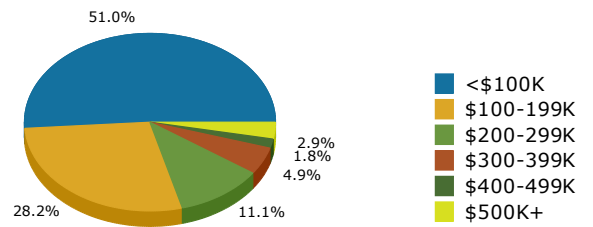

# Graphic Profile

17 Counties  
 McCurtain County, OK (40089) et al.  
 Geography: County

Prepared by Esri

2018 Population by Race

2018 Population by Age

Households

2018 Home Value

2018-2023 Annual Growth Rate