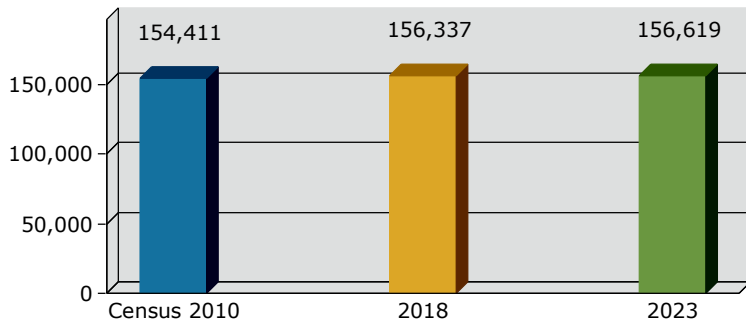

# Graphic Profile

17 Counties  
 McCurtain County, OK (40089) et al.  
 Geography: County

Prepared by Esri

2018 Population by Race

2018 Population by Age

Households

2018 Home Value

2018-2023 Annual Growth Rate

Household Income

Source: U.S. Census Bureau, Census 2010 Summary File 1. Esri forecasts for 2018 and 2023.