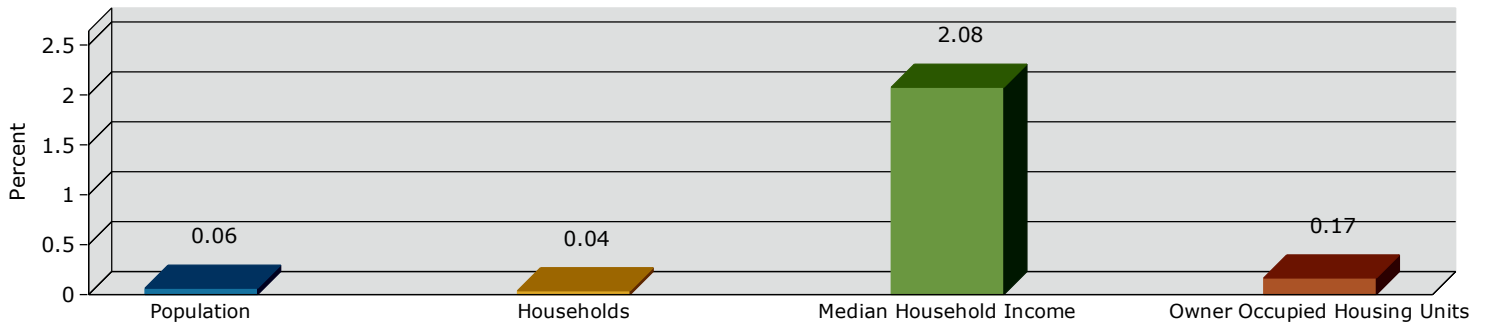

# Graphic Profile

17 Counties  
 McCurtain County, OK (40089) et al.  
 Geography: County

Prepared by Esri

2018 Population by Race

2018 Population by Age

Households

2018 Home Value

2018-2023 Annual Growth Rate