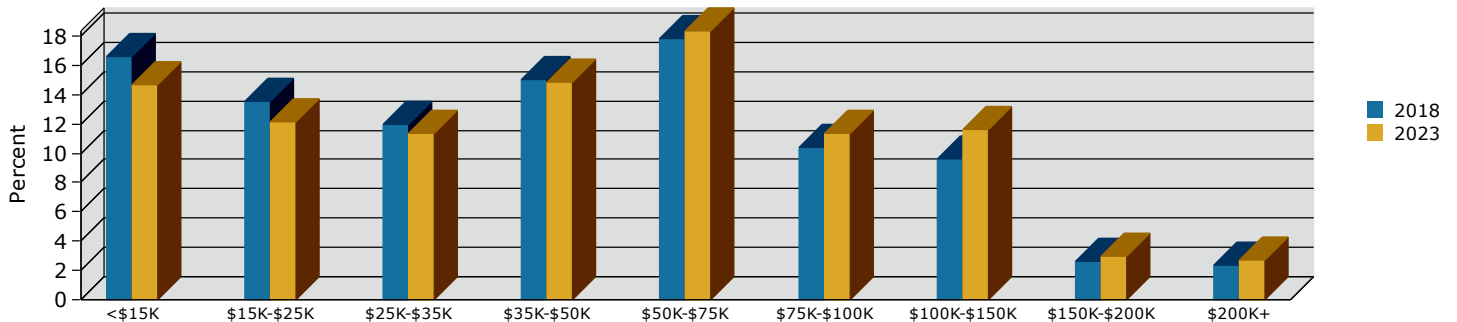

Household Income

Source: U.S. Census Bureau, Census 2010 Summary File 1. Esri forecasts for 2018 and 2023.