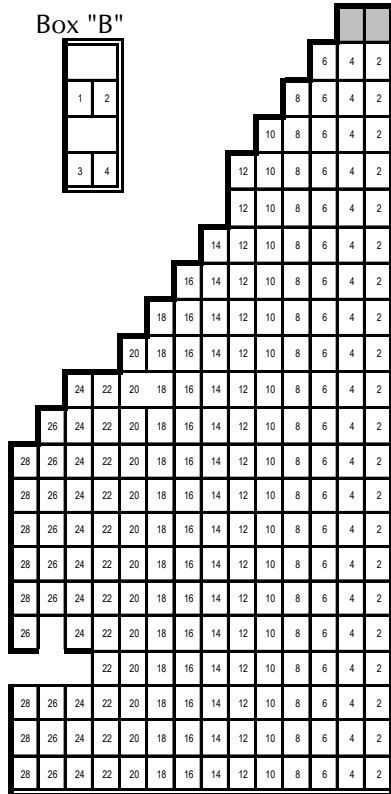

SHOW:

TIME:

ORCHESTRA (FLOOR)

Total Seats 1542

Box "B"

Box "A"

Box "D"

BALCONY

Box "C"