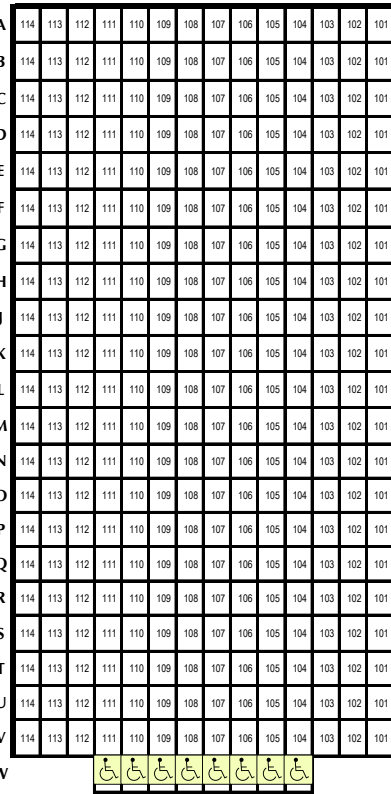

SHOW:

TIME:

ORCHESTRA (FLOOR)

Total Seats 1542

Box "B"

Box "A"

Box "D"

BALCONY

Box "C"