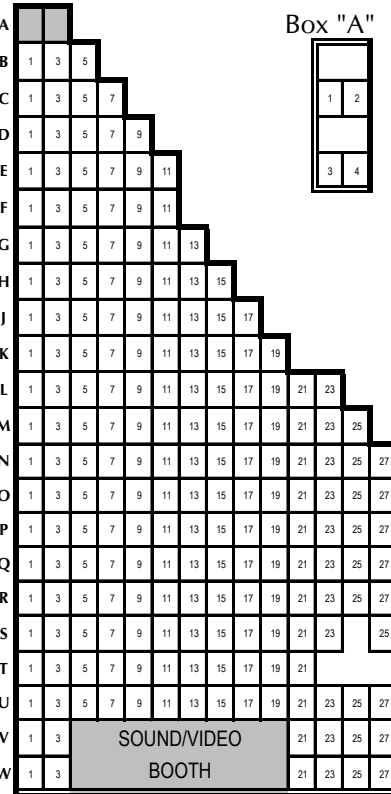

SHOW:

TIME:

ORCHESTRA (FLOOR)

Total Seats 1542

Box "B"

Box "A"

Box "D"

BALCONY

Box "C"